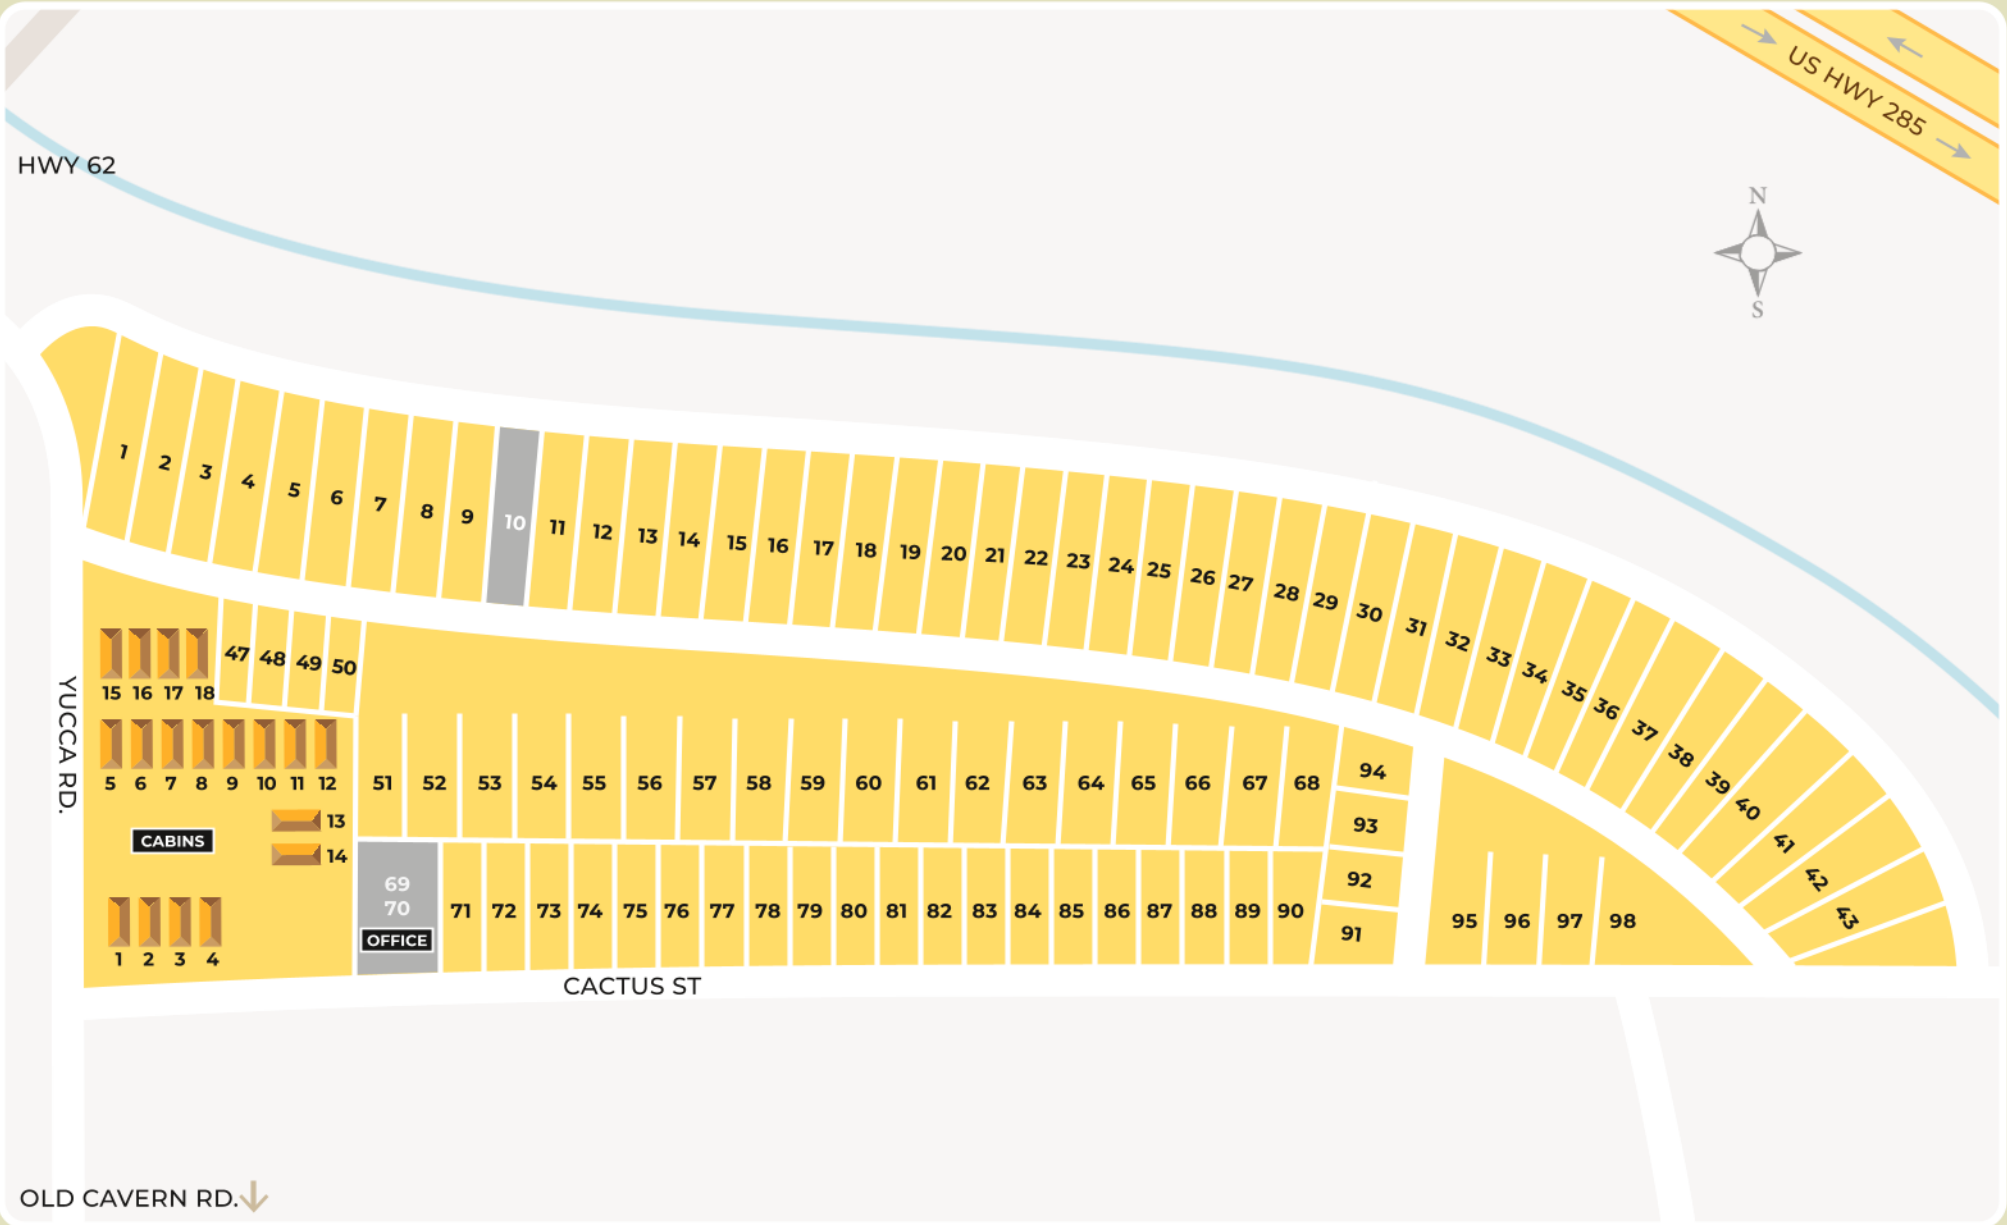

3022 NATIONAL PARKS HWY,
CARLSBAD, NM 88220
(575) 887-3111
ClearSkiesRVparks.com

-  DELUXE RVS
-  DELUXE CABINS

YOUR SPOT #

OLD CAVERN RD. ↓